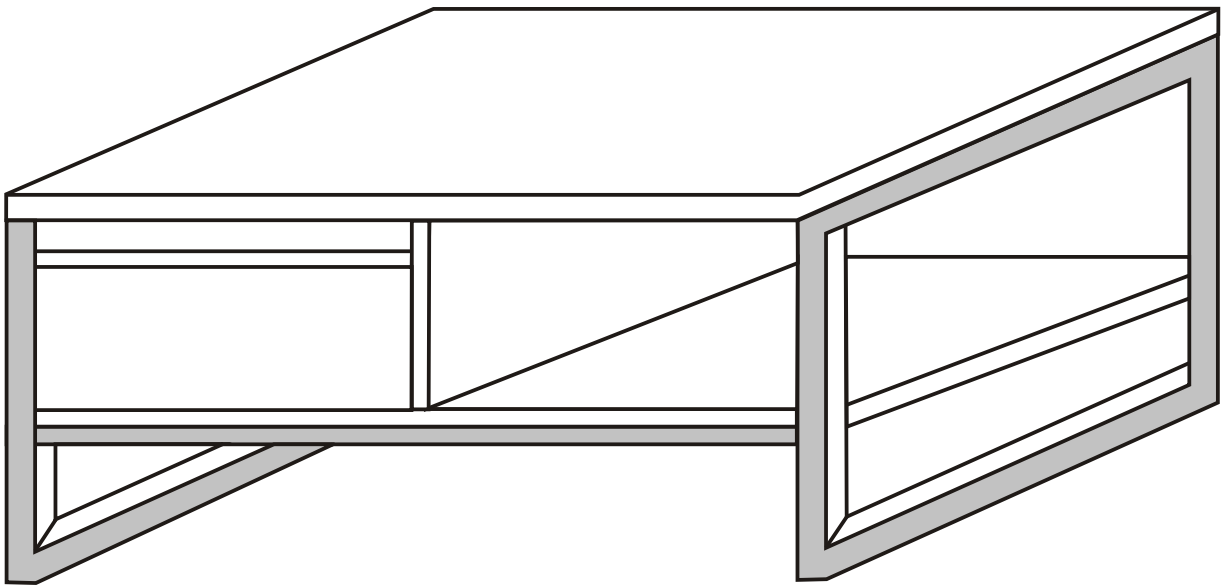

HALDIZEN

Assembly Manual

Kalune Design
Furniture

HALDIZEN

ATTENTION !!

Minifix is the main connection material used in Decortile products ,
Before starting assembly , Please check the drawings below

Accessory List

A1 Minifix  16 X	A2 Minifix  16 X	A3  12 X	 2 X
N20 18 X 35 m  20X	T24 6 X 50 m  4 X	F17  4X	T25  1X
Y12  1x		F16 4 X 35 m  4X	

General View

ATTENTION

PLEASE TIGHTEN THE SCREWS
OF THE IRON PART FULLY
WHEN THE PRODUCT IS
COMPLETELY ASSEMBLED